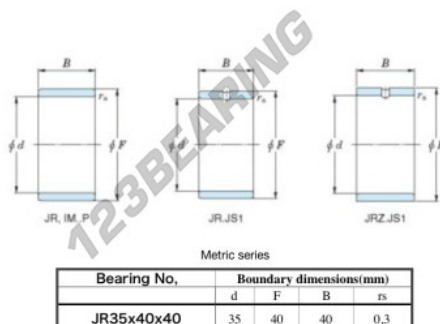

Inner ring JR35X40X40-JTEKT - JR35X40X40-JTEKT

<https://www.123bearing.eu/bearing-housing/needle-roller-bearing/inner-ring/jr35x40x40-jtekt>

Boundary dimensions

PRODUCT FEATURES

Brand	JTEKT
N° Ean13	3616060800121
Inside diameter	35 mm
Outside diameter	40 mm
Thickness	40 mm
Type	JR
Packaging	1