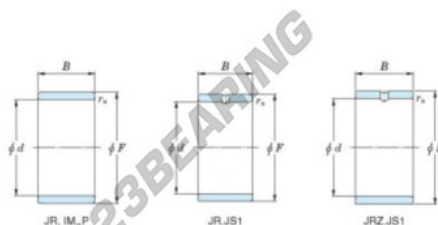

## Inner ring JRZ35X42X23JS1-JTEKT - JRZ35X42X23JS1-JTEKT

<https://www.123bearing.eu/bearing-housing/needle-roller-bearing/inner-ring/jrz35x42x23js1-jtekt>

Boundary dimensions

Metric series

Bearing No.	Boundary dimensions(mm)			
	d	F	B	rs
JRZ35x42x23JS1	35	42	23	0,6

## PRODUCT FEATURES

Brand	JTEKT
N° Ean13	3616060800152
Inside diameter	35 mm
Inside diameter	1.378" inch
Outside diameter	42 mm
Outside diameter	1.654" inch
Thickness	23 mm
Thickness	0.906" inch
Type	JR...JS1
Packaging	1