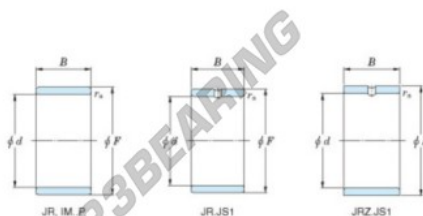

Inner ring JR35X42X36-JTEKT - JR35X42X36-JTEKT

<https://www.123bearing.eu/bearing-housing/needle-roller-bearing/inner-ring/jr35x42x36-jtekt>

Boundary dimensions

Metric series

Bearing No.	Boundary dimensions(mm)			
	d	F	B	rs
JR35x42x36	35	42	36	0,6

PRODUCT FEATURES

Brand	JTEKT
N° Ean13	3616060800169
Inside diameter	35 mm
Outside diameter	42 mm
Thickness	36 mm
Type	JR
Packaging	1

contact@123bearing.eu

+33 359 36 04 90

CRT4 de Lesquin 60 Rue Du Haut De Sainghin 59273 Fretin FRANCE