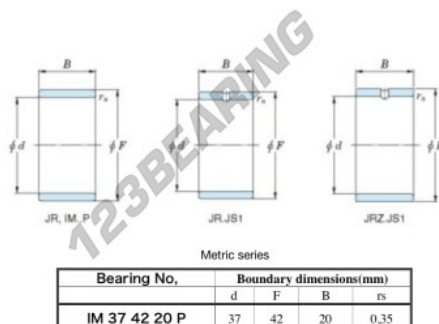

Inner ring IM-37-42-20-P-JTEKT - IM-37-42-20-P-JTEKT

<https://www.123bearing.eu/bearing-housing/needle-roller-bearing/inner-ring/im-37-42-20-p-jtekt>

Boundary dimensions

PRODUCT FEATURES

Brand	JTEKT
N° Ean13	3616060800183
Inside diameter	37 mm
Outside diameter	42 mm
Thickness	20 mm
Type	IM...P
Packaging	1