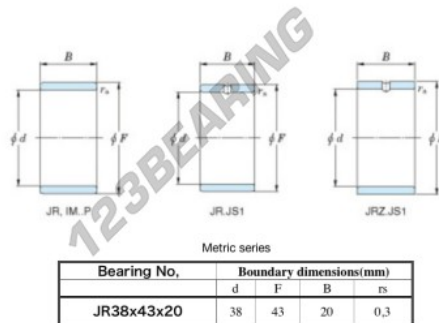

## Inner ring JR38X43X20-JTEKT - JR38X43X20-JTEKT

<https://www.123bearing.eu/bearing-housing/needle-roller-bearing/inner-ring/jr38x43x20-jtekt>

Boundary dimensions

## PRODUCT FEATURES

Brand	JTEKT
N° Ean13	3616060800190
Inside diameter	38 mm
Outside diameter	43 mm
Thickness	20 mm
Type	JR
Packaging	1

[contact@123bearing.eu](mailto:contact@123bearing.eu)

+33 359 36 04 90