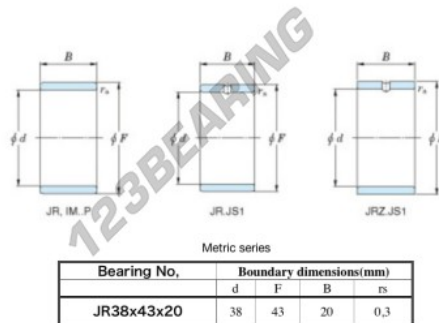

Inner ring JR38X43X20-JTEKT - JR38X43X20-JTEKT

<https://www.123bearing.eu/bearing-housing/needle-roller-bearing/inner-ring/jr38x43x20-jtekt>

Boundary dimensions

PRODUCT FEATURES

Brand	JTEKT
N° Ean13	3616060800190
Inside diameter	38 mm
Outside diameter	43 mm
Thickness	20 mm
Type	JR
Packaging	1