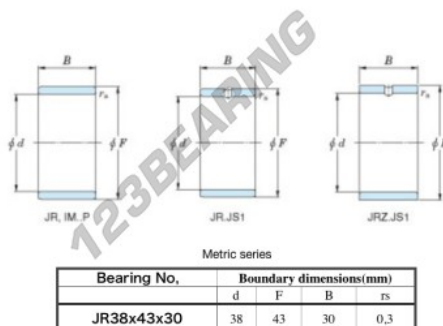

## Inner ring JR38X43X30-JTEKT - JR38X43X30-JTEKT

<https://www.123bearing.eu/bearing-housing/needle-roller-bearing/inner-ring/jr38x43x30-jtekt>

Boundary dimensions

## PRODUCT FEATURES

Brand	JTEKT
N° Ean13	3616060800206
Inside diameter	38 mm
Outside diameter	43 mm
Thickness	30 mm
Type	JR
Packaging	1

[contact@123bearing.eu](mailto:contact@123bearing.eu)

+33 359 36 04 90