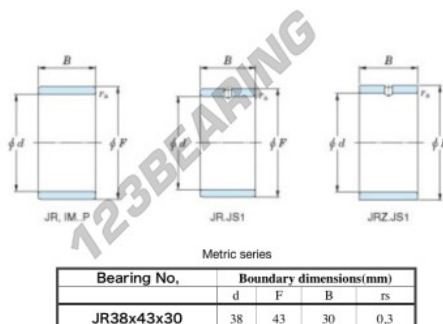

Inner ring JR38X43X30-JTEKT - JR38X43X30-JTEKT

<https://www.123bearing.eu/bearing-housing/needle-roller-bearing/inner-ring/jr38x43x30-jtekt>

Boundary dimensions

PRODUCT FEATURES

Brand	JTEKT
N° Ean13	3616060800206
Inside diameter	38 mm
Inside diameter	1.496" inch
Outside diameter	43 mm
Outside diameter	1.693" inch
Thickness	30 mm
Thickness	1.181" inch
Type	JR
Packaging	1