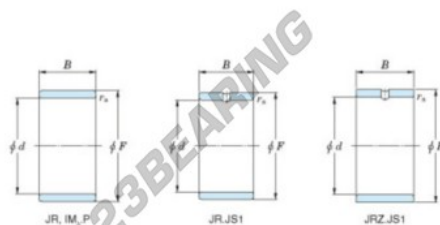

Inner ring JR42X47X20-JTEKT - JR42X47X20-JTEKT

<https://www.123bearing.eu/bearing-housing/needle-roller-bearing/inner-ring/jr42x47x20-jtekt>

Boundary dimensions

Metric series

Bearing No.	Boundary dimensions(mm)			
	d	F	B	rs
JR42x47x20	42	47	20	0,3

PRODUCT FEATURES

Brand	JTEKT
N° Ean13	3616060800329
Inside diameter	42 mm
Inside diameter	1.654" inch
Outside diameter	47 mm
Outside diameter	1.85" inch
Thickness	20 mm
Thickness	0.787" inch
Type	JR
Packaging	1