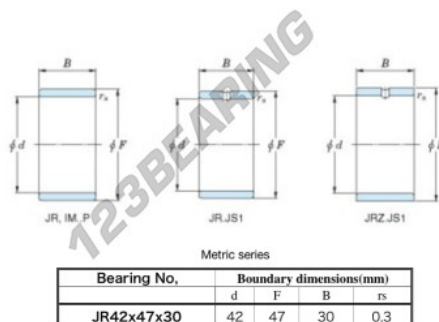

Inner ring JR42X47X30-JTEKT - JR42X47X30-JTEKT

<https://www.123bearing.eu/bearing-housing/needle-roller-bearing/inner-ring/jr42x47x30-jtekt>

Boundary dimensions

PRODUCT FEATURES

Brand	JTEKT
N° Ean13	3616060800336
Inside diameter	42 mm
Outside diameter	47 mm
Thickness	30 mm
Type	JR
Packaging	1