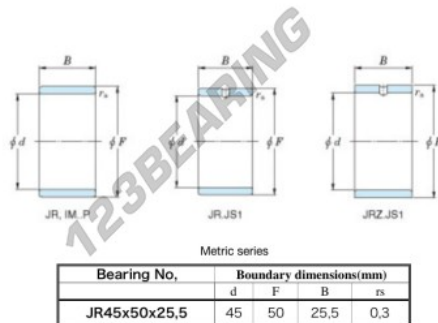

## Inner ring JR45X50X25.50-JTEKT - JR45X50X25.50-JTEKT

<https://www.123bearing.eu/bearing-housing/needle-roller-bearing/inner-ring/jr45x50x25.50-jtekt>

Boundary dimensions

## PRODUCT FEATURES

Brand	JTEKT
N° Ean13	3616060800367
Inside diameter	45 mm
Outside diameter	50 mm
Thickness	25.5 mm
Type	JR
Packaging	1

[contact@123bearing.eu](mailto:contact@123bearing.eu)

+33 359 36 04 90