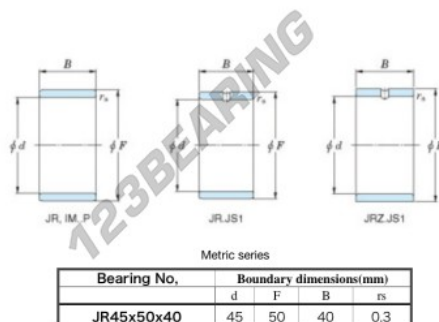

## Inner ring JR45X50X40-JTEKT - JR45X50X40-JTEKT

<https://www.123bearing.eu/bearing-housing/needle-roller-bearing/inner-ring/jr45x50x40-jtekt>

Boundary dimensions

## PRODUCT FEATURES

Brand	JTEKT
N° Ean13	3616060800381
Inside diameter	45 mm
Outside diameter	50 mm
Thickness	40 mm
Type	JR
Weight	160 g
Packaging	1
Standard	No standard

[contact@123bearing.eu](mailto:contact@123bearing.eu)