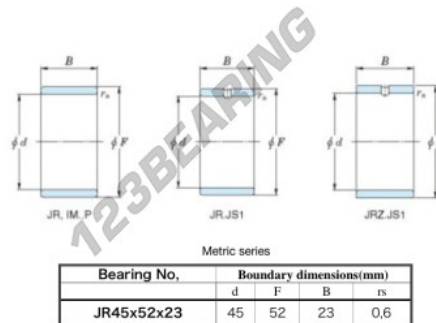

## Inner ring JRZ45X52X23JS1-JTEKT - JRZ45X52X23JS1-JTEKT

<https://www.123bearing.eu/bearing-housing/needle-roller-bearing/inner-ring/jrz45x52x23js1-jtekt>

Boundary dimensions

## PRODUCT FEATURES

Brand	JTEKT
N° Ean13	3616060800428
Inside diameter	45 mm
Outside diameter	52 mm
Thickness	23 mm
Type	JR...JS1
Packaging	1

[contact@123bearing.eu](mailto:contact@123bearing.eu)

+33 359 36 04 90