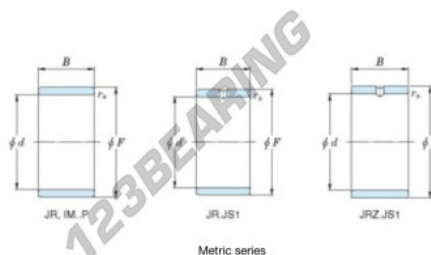

Inner ring JR45X55X40-JTEKT - JR45X55X40-JTEKT

<https://www.123bearing.eu/bearing-housing/needle-roller-bearing/inner-ring/jr45x55x40-jtekt>

Boundary dimensions

Metric series

Bearing No.	Boundary dimensions(mm)			
	d	F	B	rs
JR45x55x20	45	55	20	1

PRODUCT FEATURES

Brand	JTEKT
N° Ean13	3616060800459
Inside diameter	45 mm
Outside diameter	55 mm
Thickness	20 mm
Type	JR
Packaging	1

contact@123bearing.eu

+33 359 36 04 90

CRT4 de Lesquin 60 Rue Du Haut De Sainghin 59273 Fretin FRANCE