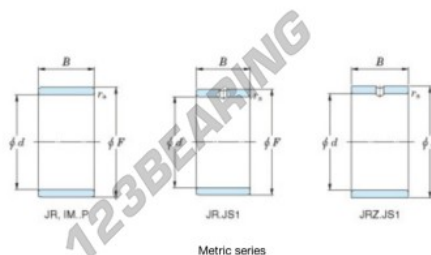

Inner ring JR45X55X20-JTEKT - JR45X55X20-JTEKT

<https://www.123bearing.eu/bearing-housing/needle-roller-bearing/inner-ring/jr45x55x20-jtekt>

Boundary dimensions

Metric series

Bearing No.	Boundary dimensions(mm)			
	d	F	B	rs
JR45x55x20	45	55	20	1

PRODUCT FEATURES

Brand	JTEKT
N° Ean13	3616060800466
Inside diameter	45 mm
Outside diameter	55 mm
Thickness	20 mm
Type	JR
Packaging	1

contact@123bearing.eu

+33 359 36 04 90

CRT4 de Lesquin 60 Rue Du Haut De Sainghin 59273 Fretin FRANCE