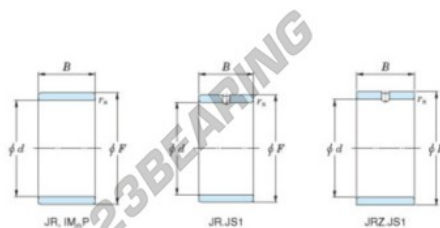

Inner ring JR45X55X22-JTEKT - JR45X55X22-JTEKT

<https://www.123bearing.eu/bearing-housing/needle-roller-bearing/inner-ring/jr45x55x22-jtekt>

Boundary dimensions

Metric series

Bearing No.	Boundary dimensions(mm)			
	d	F	B	rs
JR45x55x22	45	55	22	1

PRODUCT FEATURES

Brand	JTEKT
N° Ean13	3616060800473
Inside diameter	45 mm
Outside diameter	55 mm
Thickness	22 mm
Type	-
Packaging	-
Standard	-

contact@123bearing.eu

+33 359 36 04 90

CRT4 de Lesquin 60 Rue Du Haut De Sainghin 59273 Fretin FRANCE