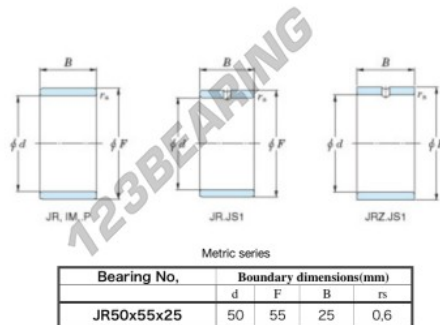

Inner ring JR50X55X25-JTEKT - JR50X55X25-JTEKT

<https://www.123bearing.eu/bearing-housing/needle-roller-bearing/inner-ring/jr50x55x25-jtekt>

Boundary dimensions

PRODUCT FEATURES

Brand	JTEKT
N° Ean13	3616060800497
Inside diameter	50 mm
Outside diameter	55 mm
Thickness	25 mm
Type	JR
Packaging	1