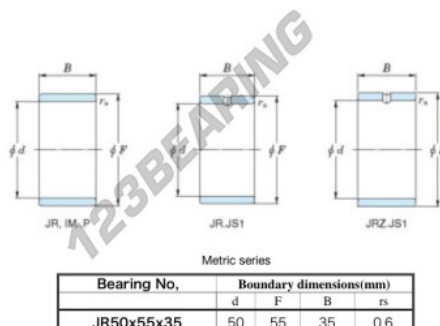

## Inner ring JR50X55X35-JTEKT - JR50X55X35-JTEKT

<https://www.123bearing.eu/bearing-housing/needle-roller-bearing/inner-ring/jr50x55x35-jtekt>

Boundary dimensions

## PRODUCT FEATURES

Brand	JTEKT
N° Ean13	3616060800510
Inside diameter	50 mm
Inside diameter	1.969" inch
Outside diameter	55 mm
Outside diameter	2.165" inch
Thickness	35 mm
Thickness	1.378" inch
Type	JR
Packaging	1