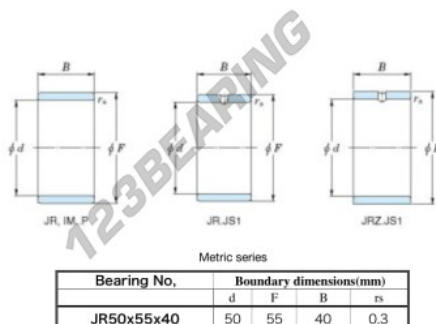

Inner ring JR50X55X40-JTEKT - JR50X55X40-JTEKT

<https://www.123bearing.eu/bearing-housing/needle-roller-bearing/inner-ring/jr50x55x40-jtekt>

Boundary dimensions

PRODUCT FEATURES

Brand	JTEKT
N° Ean13	3616060800527
Inside diameter	50 mm
Outside diameter	55 mm
Thickness	40 mm
Type	JR
Packaging	1