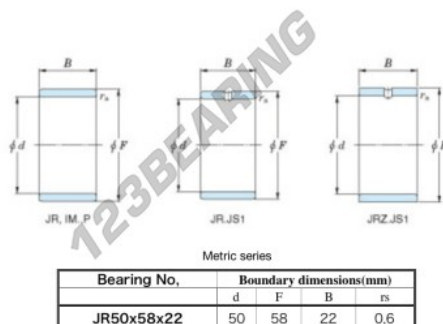

Inner ring JR50X58X22-JTEKT - JR50X58X22-JTEKT

<https://www.123bearing.eu/bearing-housing/needle-roller-bearing/inner-ring/jr50x58x22-jtekt>

Boundary dimensions

PRODUCT FEATURES

Brand	JTEKT
N° Ean13	3616060800534
Inside diameter	50 mm
Outside diameter	58 mm
Thickness	22 mm
Type	JR
Packaging	1