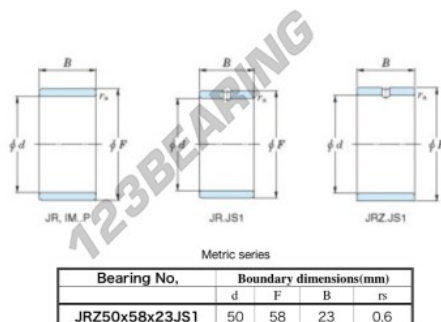

## Inner ring JRZ50X58X23JS1-JTEKT - JRZ50X58X23JS1-JTEKT

<https://www.123bearing.eu/bearing-housing/needle-roller-bearing/inner-ring/jrz50x58x23js1-jtekt>

Boundary dimensions

## PRODUCT FEATURES

Brand	JTEKT
N° Ean13	3616060800541
Inside diameter	50 mm
Outside diameter	58 mm
Thickness	23 mm
Type	JR...JS1
Packaging	1

[contact@123bearing.eu](mailto:contact@123bearing.eu)

+33 359 36 04 90