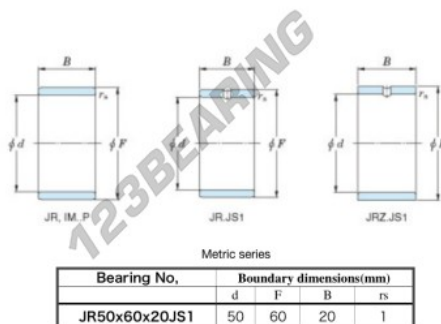

Inner ring JR50X60X20-JS1-JTEKT - JR50X60X20-JS1-JTEKT

<https://www.123bearing.eu/bearing-housing/needle-roller-bearing/inner-ring/jr50x60x20-js1-jtekt>

Boundary dimensions

PRODUCT FEATURES

Brand	JTEKT
N° Ean13	3616060800572
Inside diameter	50 mm
Outside diameter	60 mm
Thickness	20 mm
Type	JR...JS1
Packaging	1