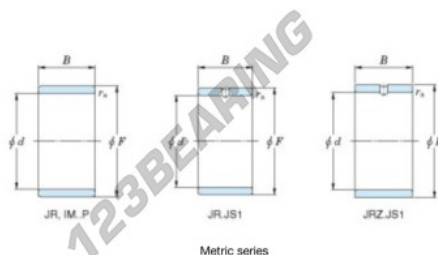

## Inner ring JR55X60X25-JTEKT - JR55X60X25-JTEKT

<https://www.123bearing.eu/bearing-housing/needle-roller-bearing/inner-ring/jr55x60x25-jtekt>

Boundary dimensions

Metric series

Bearing No.	Boundary dimensions(mm)			
	d	F	B	rs
JR55x60x25	55	60	25	0,6

## PRODUCT FEATURES

Brand	JTEKT
N° Ean13	3616060800619
Inside diameter	55 mm
Outside diameter	60 mm
Thickness	25 mm
Type	JR
Packaging	1

[contact@123bearing.eu](mailto:contact@123bearing.eu)

+33 359 36 04 90