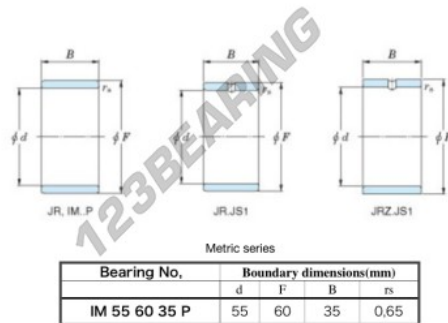

## Inner ring IM-55-60-35-P-JTEKT - IM-55-60-35-P-JTEKT

<https://www.123bearing.eu/bearing-housing/needle-roller-bearing/inner-ring/im-55-60-35-p-jtekt>

Boundary dimensions

## PRODUCT FEATURES

Brand	JTEKT
N° Ean13	3616060802422
Inside diameter	55 mm
Outside diameter	60 mm
Thickness	35 mm
Type	IM...P
Packaging	1

[contact@123bearing.eu](mailto:contact@123bearing.eu)

+33 359 36 04 90