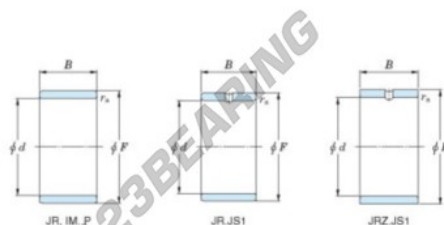

Inner ring JR55-60-35-JTEKT - JR55-60-35-JTEKT

<https://www.123bearing.eu/bearing-housing/needle-roller-bearing/inner-ring/jr55-60-35-jtekt>

Boundary dimensions

Metric series

Bearing No.	Boundary dimensions(mm)			
	d	F	B	rs
JR55x60x35	55	60	35	0.6

PRODUCT FEATURES

Brand	JTEKT
N° Ean13	3616060800640
Inside diameter	55 mm
Outside diameter	60 mm
Thickness	35 mm
Type	JR
Packaging	1

contact@123bearing.eu

+33 359 36 04 90

CRT4 de Lesquin 60 Rue Du Haut De Sainghin 59273 Fretin FRANCE