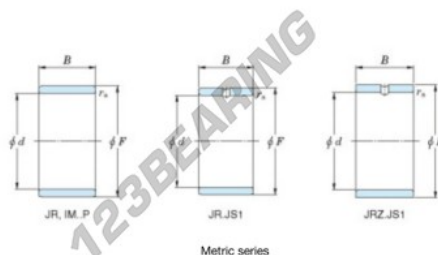

## Inner ring JR55-63-25-JTEKT - JR55-63-25-JTEKT

<https://www.123bearing.eu/bearing-housing/needle-roller-bearing/inner-ring/jr55-63-25-jtekt>

Boundary dimensions

Metric series

Bearing No.	Boundary dimensions(mm)			
	d	F	B	rs
JR55x63x25	55	63	25	1

## PRODUCT FEATURES

Brand	JTEKT
N° Ean13	3616060800657
Inside diameter	55 mm
Outside diameter	63 mm
Thickness	25 mm
Type	JR
Packaging	1

[contact@123bearing.eu](mailto:contact@123bearing.eu)

+33 359 36 04 90