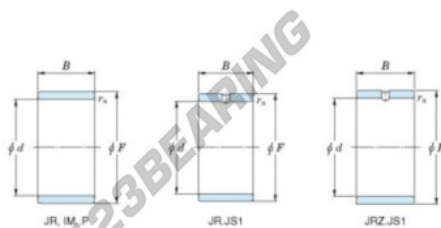

Inner ring JR55-65-30-JTEKT - JR55-65-30-JTEKT

<https://www.123bearing.eu/bearing-housing/needle-roller-bearing/inner-ring/jr55-65-30-jtekt>

Boundary dimensions

Metric series

| Bearing No. | Boundary dimensions(mm) | | | |
|-------------|-------------------------|----|----|----|
| | d | F | B | rs |
| JR55x65x30 | 55 | 65 | 30 | 1 |

PRODUCT FEATURES

| | |
|------------------|---------------|
| Brand | JTEKT |
| N° Ean13 | 3616060800671 |
| Inside diameter | 55 mm |
| Outside diameter | 65 mm |
| Thickness | 30 mm |
| Type | JR |
| Packaging | 1 |