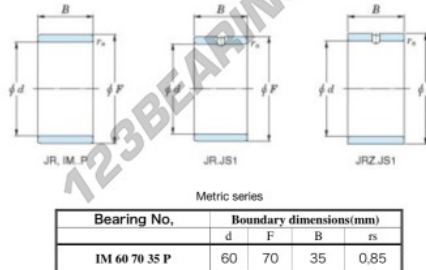

## Inner ring IM-60-70-35-P-JTEKT - IM-60-70-35-P-JTEKT

<https://www.123bearing.eu/bearing-housing/needle-roller-bearing/inner-ring/im-60-70-35-p-jtekt>

Boundary dimensions

## PRODUCT FEATURES

Brand	JTEKT
N° Ean13	3616060800756
Inside diameter	60 mm
Outside diameter	70 mm
Thickness	35 mm
Type	IM...P
Packaging	1

[contact@123bearing.eu](mailto:contact@123bearing.eu)

+33 359 36 04 90