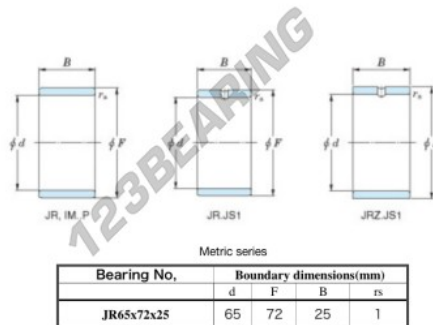

## Inner ring JR65X72X25-JTEKT - JR65X72X25-JTEKT

<https://www.123bearing.eu/bearing-housing/needle-roller-bearing/inner-ring/jr65x72x25-jtekt>

Boundary dimensions

## PRODUCT FEATURES

Brand	JTEKT
N° Ean13	3616060800770
Inside diameter	65 mm
Outside diameter	72 mm
Thickness	25 mm
Type	JR
Packaging	1

[contact@123bearing.eu](mailto:contact@123bearing.eu)

+33 359 36 04 90