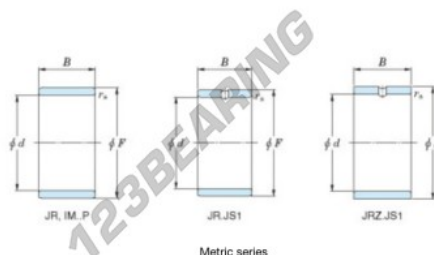

Inner ring JR65X72X45-JTEKT - JR65X72X45-JTEKT

<https://www.123bearing.eu/bearing-housing/needle-roller-bearing/inner-ring/jr65x72x45-jtekt>

Boundary dimensions

Metric series

Bearing No.	Boundary dimensions(mm)			
	d	F	B	rs
JR65x72x45	65	72	45	1

PRODUCT FEATURES

Brand	JTEKT
N° Ean13	3616060800787
Inside diameter	65 mm
Outside diameter	72 mm
Thickness	45 mm
Type	JR
Packaging	1

contact@123bearing.eu

+33 359 36 04 90

CRT4 de Lesquin 60 Rue Du Haut De Sainghin 59273 Fretin FRANCE