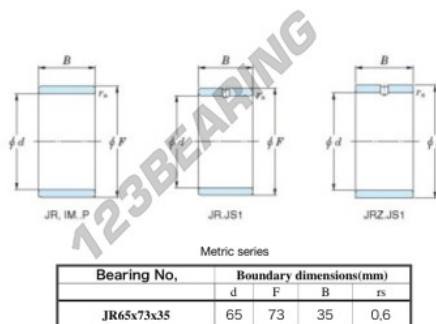

Inner ring JR65X73X35-JTEKT - JR65X73X35-JTEKT

<https://www.123bearing.eu/bearing-housing/needle-roller-bearing/inner-ring/jr65x73x35-jtekt>

Boundary dimensions

PRODUCT FEATURES

Brand	JTEKT
N° Ean13	3616060800800
Inside diameter	65 mm
Outside diameter	73 mm
Thickness	35 mm
Type	JR
Packaging	1