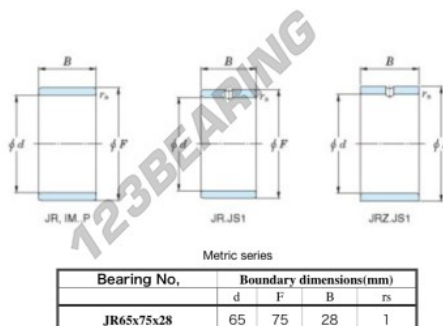

Inner ring JR65X75X28-JTEKT - JR65X75X28-JTEKT

<https://www.123bearing.eu/bearing-housing/needle-roller-bearing/inner-ring/jr65x75x28-jtekt>

Boundary dimensions

PRODUCT FEATURES

Brand	JTEKT
N° Ean13	3616060800817
Inside diameter	65 mm
Outside diameter	75 mm
Thickness	28 mm
Type	JR
Packaging	1