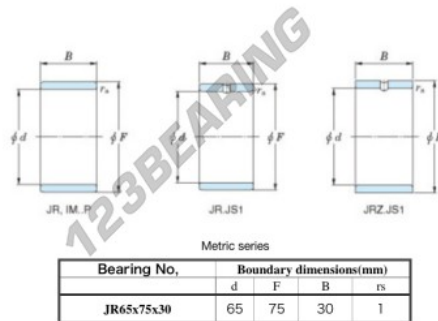

## Inner ring JR65X75X30-JTEKT - JR65X75X30-JTEKT

<https://www.123bearing.eu/bearing-housing/needle-roller-bearing/inner-ring/jr65x75x30-jtekt>

Boundary dimensions

## PRODUCT FEATURES

Brand	JTEKT
N° Ean13	3616060800824
Inside diameter	65 mm
Outside diameter	75 mm
Thickness	30 mm
Type	JR
Packaging	1

[contact@123bearing.eu](mailto:contact@123bearing.eu)

+33 359 36 04 90