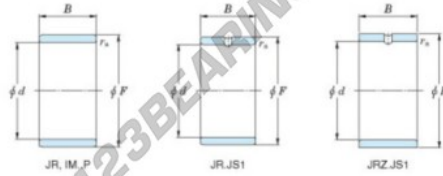

Inner ring JR65X75X60-JTEKT - JR65X75X60-JTEKT

<https://www.123bearing.eu/bearing-housing/needle-roller-bearing/inner-ring/jr65x75x60-jtekt>

Boundary dimensions

Metric series

Bearing No.	Boundary dimensions(mm)			
	d	F	B	rs
JR65x75x60	65	75	60	1

PRODUCT FEATURES

Brand	JTEKT
N° Ean13	3616060800831
Inside diameter	65 mm
Outside diameter	75 mm
Thickness	60 mm
Type	JR
Packaging	1

contact@123bearing.eu

+33 359 36 04 90

CRT4 de Lesquin 60 Rue Du Haut De Sainghin 59273 Fretin FRANCE