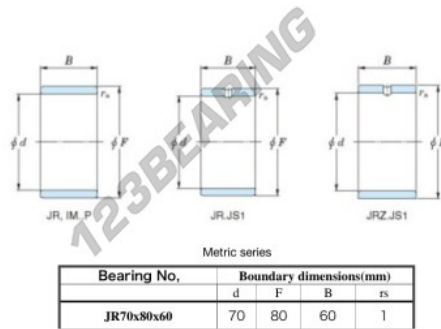

Inner ring JR70X80X60-JTEKT - JR70X80X60-JTEKT

<https://www.123bearing.eu/bearing-housing/needle-roller-bearing/inner-ring/jr70x80x60-jtekt>

Boundary dimensions

PRODUCT FEATURES

Brand	JTEKT
N° Ean13	3616060800886
Inside diameter	70 mm
Outside diameter	80 mm
Thickness	60 mm
Type	JR
Packaging	1