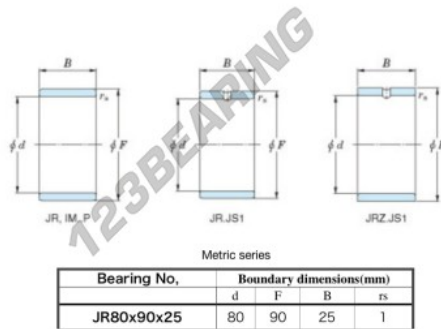

## Inner ring JR80X90X25-JTEKT - JR80X90X25-JTEKT

<https://www.123bearing.eu/bearing-housing/needle-roller-bearing/inner-ring/jr80x90x25-jtekt>

Boundary dimensions

## PRODUCT FEATURES

Brand	JTEKT
N° Ean13	3616060800930
Inside diameter	80 mm
Outside diameter	90 mm
Thickness	25 mm
Type	JR
Packaging	1

[contact@123bearing.eu](mailto:contact@123bearing.eu)

+33 359 36 04 90