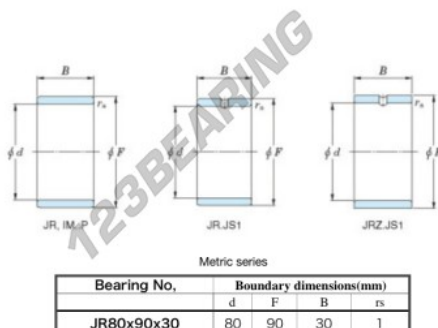

Inner ring JR80X90X30-JTEKT - JR80X90X30-JTEKT

<https://www.123bearing.eu/bearing-housing/needle-roller-bearing/inner-ring/jr80x90x30-jtekt>

Boundary dimensions

PRODUCT FEATURES

Brand	JTEKT
N° Ean13	3616060800947
Inside diameter	80 mm
Outside diameter	90 mm
Thickness	30 mm
Type	JR
Packaging	1