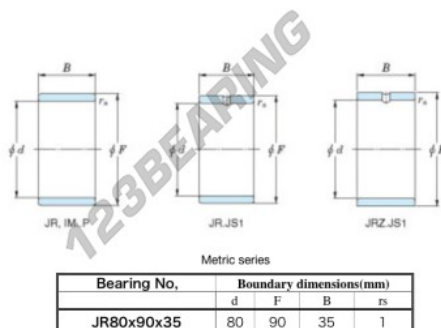

Inner ring JR80X90X35-JTEKT - JR80X90X35-JTEKT

<https://www.123bearing.eu/bearing-housing/needle-roller-bearing/inner-ring/jr80x90x35-jtekt>

Boundary dimensions

PRODUCT FEATURES

Brand	JTEKT
N° Ean13	3616060800954
Inside diameter	80 mm
Outside diameter	90 mm
Thickness	35 mm
Type	JR
Packaging	1