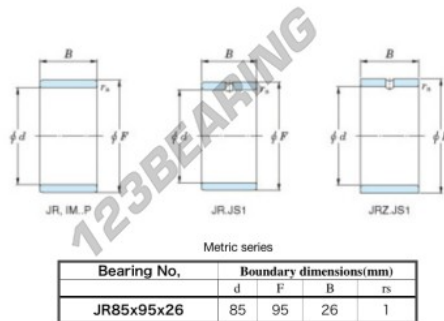

Inner ring JR85X95X26-JTEKT - JR85X95X26-JTEKT

<https://www.123bearing.eu/bearing-housing/needle-roller-bearing/inner-ring/jr85x95x26-jtekt>

Boundary dimensions

PRODUCT FEATURES

Brand	JTEKT
N° Ean13	3616060800978
Inside diameter	85 mm
Outside diameter	95 mm
Thickness	26 mm
Type	JR
Packaging	1