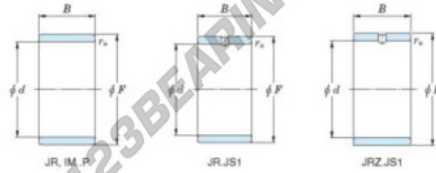

Inner ring JR85X95X30-JTEKT - JR85X95X30-JTEKT

<https://www.123bearing.eu/bearing-housing/needle-roller-bearing/inner-ring/jr85x95x30-jtekt>

Boundary dimensions

Metric series

Bearing No.	Boundary dimensions(mm)			
	d	F	B	rs
JR85x95x30	85	95	30	1

PRODUCT FEATURES

Brand	JTEKT
N° Ean13	3616060800985
Inside diameter	85 mm
Outside diameter	95 mm
Thickness	30 mm
Type	JR
Packaging	1

contact@123bearing.eu

+33 359 36 04 90

CRT4 de Lesquin 60 Rue Du Haut De Sainghin 59273 Fretin FRANCE