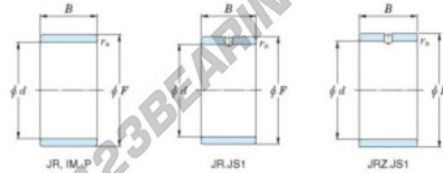

Inner ring JR90X100X36-JTEKT - JR90X100X36-JTEKT

<https://www.123bearing.eu/bearing-housing/needle-roller-bearing/inner-ring/jr90x100x36-jtekt>

Boundary dimensions

Metric series

Bearing No.	Boundary dimensions(mm)			
	d	F	B	rs
JR90x100x36	90	100	36	1

PRODUCT FEATURES

Brand	JTEKT
N° Ean13	3616060801043
Inside diameter	90 mm
Outside diameter	100 mm
Thickness	36 mm
Type	JR
Packaging	1

contact@123bearing.eu

+33 359 36 04 90

CRT4 de Lesquin 60 Rue Du Haut De Sainghin 59273 Fretin FRANCE