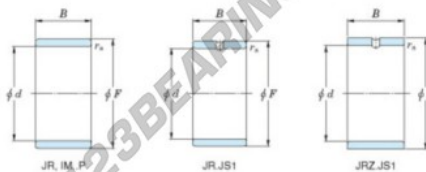

Inner ring JR120X130X30-JTEKT - JR120X130X30-JTEKT

<https://www.123bearing.eu/bearing-housing/needle-roller-bearing/inner-ring/jr120x130x30-jtekt>

Boundary dimensions

Metric series

Bearing No.	Boundary dimensions(mm)			
	d	F	B	rs
JR120x130x30	120	130	30	1

PRODUCT FEATURES

Brand	JTEKT
N° Ean13	3616060801173
Inside diameter	120 mm
Outside diameter	130 mm
Thickness	30 mm
Type	JR
Packaging	1

contact@123bearing.eu

+33 359 36 04 90

CRT4 de Lesquin 60 Rue Du Haut De Sainghin 59273 Fretin FRANCE