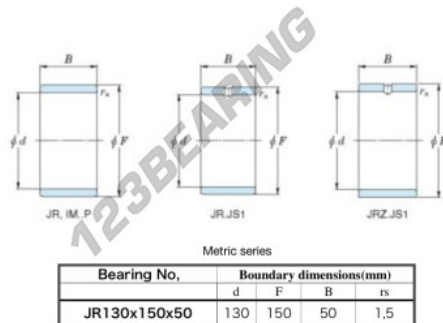

Inner ring JR130X150X50-JTEKT - JR130X150X50-JTEKT

<https://www.123bearing.eu/bearing-housing/needle-roller-bearing/inner-ring/jr130x150x50-jtekt>

Boundary dimensions

PRODUCT FEATURES

Brand	JTEKT
N° Ean13	3616060801203
Inside diameter	130 mm
Outside diameter	150 mm
Thickness	50 mm
Type	JR
Packaging	1