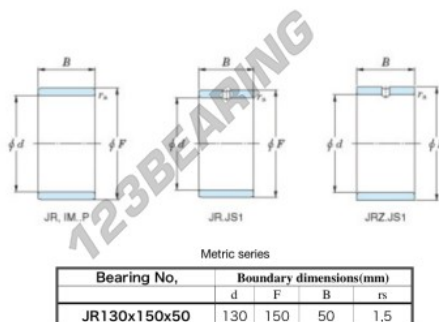

## Inner ring JR130X150X50-JTEKT - JR130X150X50-JTEKT

<https://www.123bearing.eu/bearing-housing/needle-roller-bearing/inner-ring/jr130x150x50-jtekt>

Boundary dimensions

## PRODUCT FEATURES

Brand	JTEKT
N° Ean13	3616060801203
Inside diameter	130 mm
Outside diameter	150 mm
Thickness	50 mm
Type	JR
Packaging	1

[contact@123bearing.eu](mailto:contact@123bearing.eu)

+33 359 36 04 90