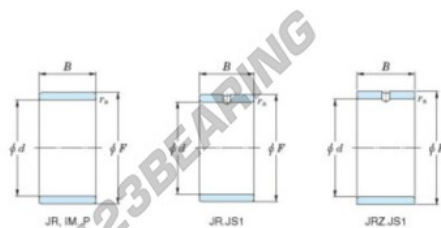

Inner ring JR140X160X50-JTEKT - JR140X160X50-JTEKT

<https://www.123bearing.eu/bearing-housing/needle-roller-bearing/inner-ring/jr140x160x50-jtekt>

Boundary dimensions

Metric series

Bearing No.	Boundary dimensions(mm)			
	d	F	B	rs
JR140x160x50	140	160	50	1.5

PRODUCT FEATURES

Brand	JTEKT
N° Ean13	3616060801227
Inside diameter	140 mm
Outside diameter	160 mm
Thickness	50 mm
Type	JR
Packaging	1

contact@123bearing.eu

+33 359 36 04 90

CRT4 de Lesquin 60 Rue Du Haut De Sainghin 59273 Fretin FRANCE