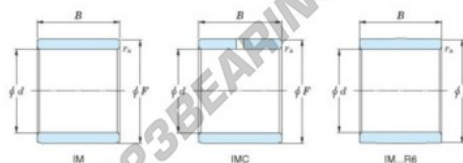

Inner ring IM-19030-JTEKT - IM-19030-JTEKT

<https://www.123bearing.eu/bearing-housing/needle-roller-bearing/inner-ring/im-19030-jtekt>

Boundary dimensions

Metric combined

Bearing No.	d	Boundary dimensions(mm)		
		F	B	rs
IM 19030	30	35	27.5	0.35

PRODUCT FEATURES

Brand	JTEKT
N° Ean13	3616060801333
Inside diameter	30 mm
Outside diameter	35 mm
Thickness	27.5 mm
Type	-
Weight	300 g
Packaging	-
Standard	-

contact@123bearing.eu

+33 359 36 04 90

CRT4 de Lesquin 60 Rue Du Haut De Sainghin 59273 Fretin FRANCE