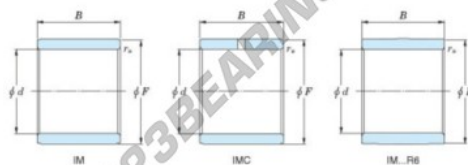

## Inner ring IM-19035-JTEKT - IM-19035-JTEKT

<https://www.123bearing.eu/bearing-housing/needle-roller-bearing/inner-ring/im-19035-jtekt>

Boundary dimensions

Metric combined

Bearing No.	Boundary dimensions(mm)			
	d	F	B	rs
IM 19035	35	40	27,5	0,35

## PRODUCT FEATURES

Brand	JTEKT
N° Ean13	3616060801357
Inside diameter	35 mm
Outside diameter	40 mm
Thickness	27.5 mm
Type	IM...P
Packaging	1

[contact@123bearing.eu](mailto:contact@123bearing.eu)

+33 359 36 04 90