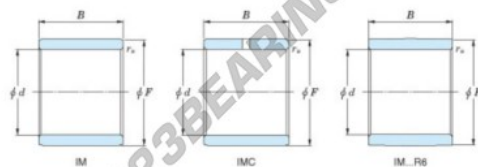

Inner ring IM-20635-JTEKT - IM-20635-JTEKT

<https://www.123bearing.eu/bearing-housing/needle-roller-bearing/inner-ring/im-20635-jtekt>

Boundary dimensions

Metric combined

Bearing No.	Boundary dimensions(mm)			
	d	F	B	rs
IM 20635	35	40	32	0,35

PRODUCT FEATURES

Brand	JTEKT
N° Ean13	3616060801364
Inside diameter	35 mm
Outside diameter	40 mm
Thickness	32 mm
Type	IM...P
Packaging	1

contact@123bearing.eu

+33 359 36 04 90

CRT4 de Lesquin 60 Rue Du Haut De Sainghin 59273 Fretin FRANCE