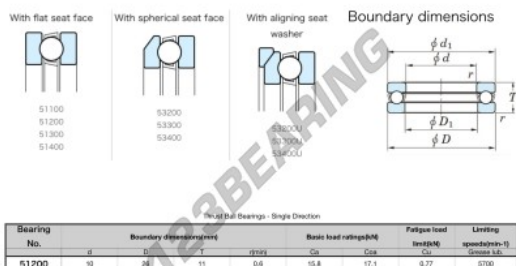

Thrust ball bearing 51200-JTEKT - 51200-JTEKT

<https://www.123bearing.eu/bearing-housing/deep-groove-bearing/thrust/51200-jtekt>

PRODUCT FEATURES

Brand	JTEKT
N° Ean13	4549250135040
Inside diameter	10 mm
Outside diameter	26 mm
Thickness	11 mm
Limiting speed	5700 rpm
Dynamic load	15.8 kN
Static load	17.1 kN
Packaging	1