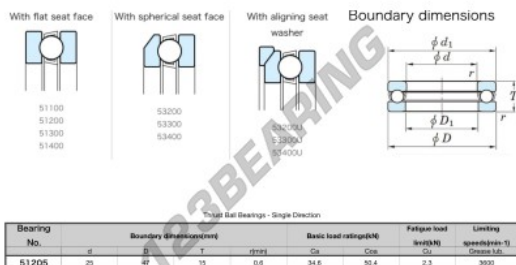

Thrust ball bearing 51205-JTEKT - 51205-JTEKT

<https://www.123bearing.eu/bearing-housing/deep-groove-bearing/thrust/51205-jtekt>

Bearing No.	Boundary dimensions (mm)				Basic load ratings (kN)		Fatigue load limit (kN)		Limiting speed (rpm)
	d	D	T	r	C ₀	C	C ₁₀	Grease oil	
51205	25	47	15	0.6	34.6	50.4	2.3	3000	

PRODUCT FEATURES

Brand	JTEKT
N° Ean13	4549250135118
Inside diameter	25 mm
Outside diameter	47 mm
Thickness	15 mm
Limiting speed	3600 rpm
Dynamic load	34.6 kN
Static load	50.4 kN
Packaging	1

contact@123bearing.eu