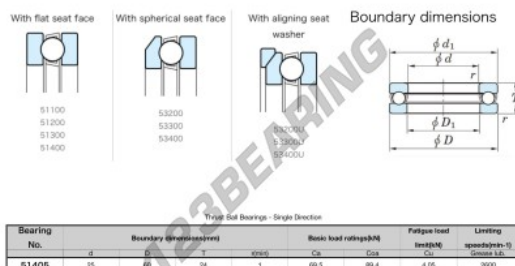

Thrust ball bearing 51405-JTEKT - 51405-JTEKT

<https://www.123bearing.eu/bearing-housing/deep-groove-bearing/thrust/51405-jtekt>

PRODUCT FEATURES

Brand	JTEKT
N° Ean13	4549250135705
Inside diameter	25 mm
Outside diameter	60 mm
Thickness	24 mm
Limiting speed	2600 rpm
Dynamic load	69.5 kN
Static load	89.4 kN
Packaging	1