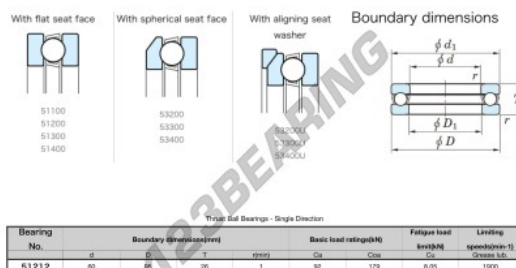

Thrust ball bearing 51212-JTEKT - 51212-JTEKT

<https://www.123bearing.eu/bearing-housing/deep-groove-bearing/thrust/51212-jtekt>

PRODUCT FEATURES

Brand	JTEKT
N° Ean13	4549250135224
Inside diameter	60 mm
Inside diameter	2.362" inch
Outside diameter	95 mm
Outside diameter	3.74" inch
Thickness	26 mm
Thickness	1.024" inch
Limiting speed	1900 rpm
Dynamic load	92 kN
Static load	179 kN
Packaging	1