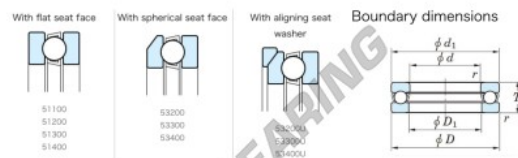

Thrust ball bearing 51217-JTEKT - 51217-JTEKT

<https://www.123bearing.eu/bearing-housing/deep-groove-bearing/thrust/51217-jtekt>

Thrust Ball Bearings - Single Direction

Bearing No.	Boundary dimensions (mm)				Basic load ratings (kN)		Fatigue load	Limiting
	d	D	T	rmax	C ₀	C ₁₀	SH (kN)	speed (min-1) Grease lub.
51217	85	125	31	1	119	264	11.6	1500

PRODUCT FEATURES

Brand	JTEKT
N° Ean13	4549250135279
Inside diameter	85 mm
Outside diameter	125 mm
Thickness	31 mm
Limiting speed	1500 rpm
Dynamic load	119 kN
Static load	264 kN
Packaging	1

contact@123bearing.eu